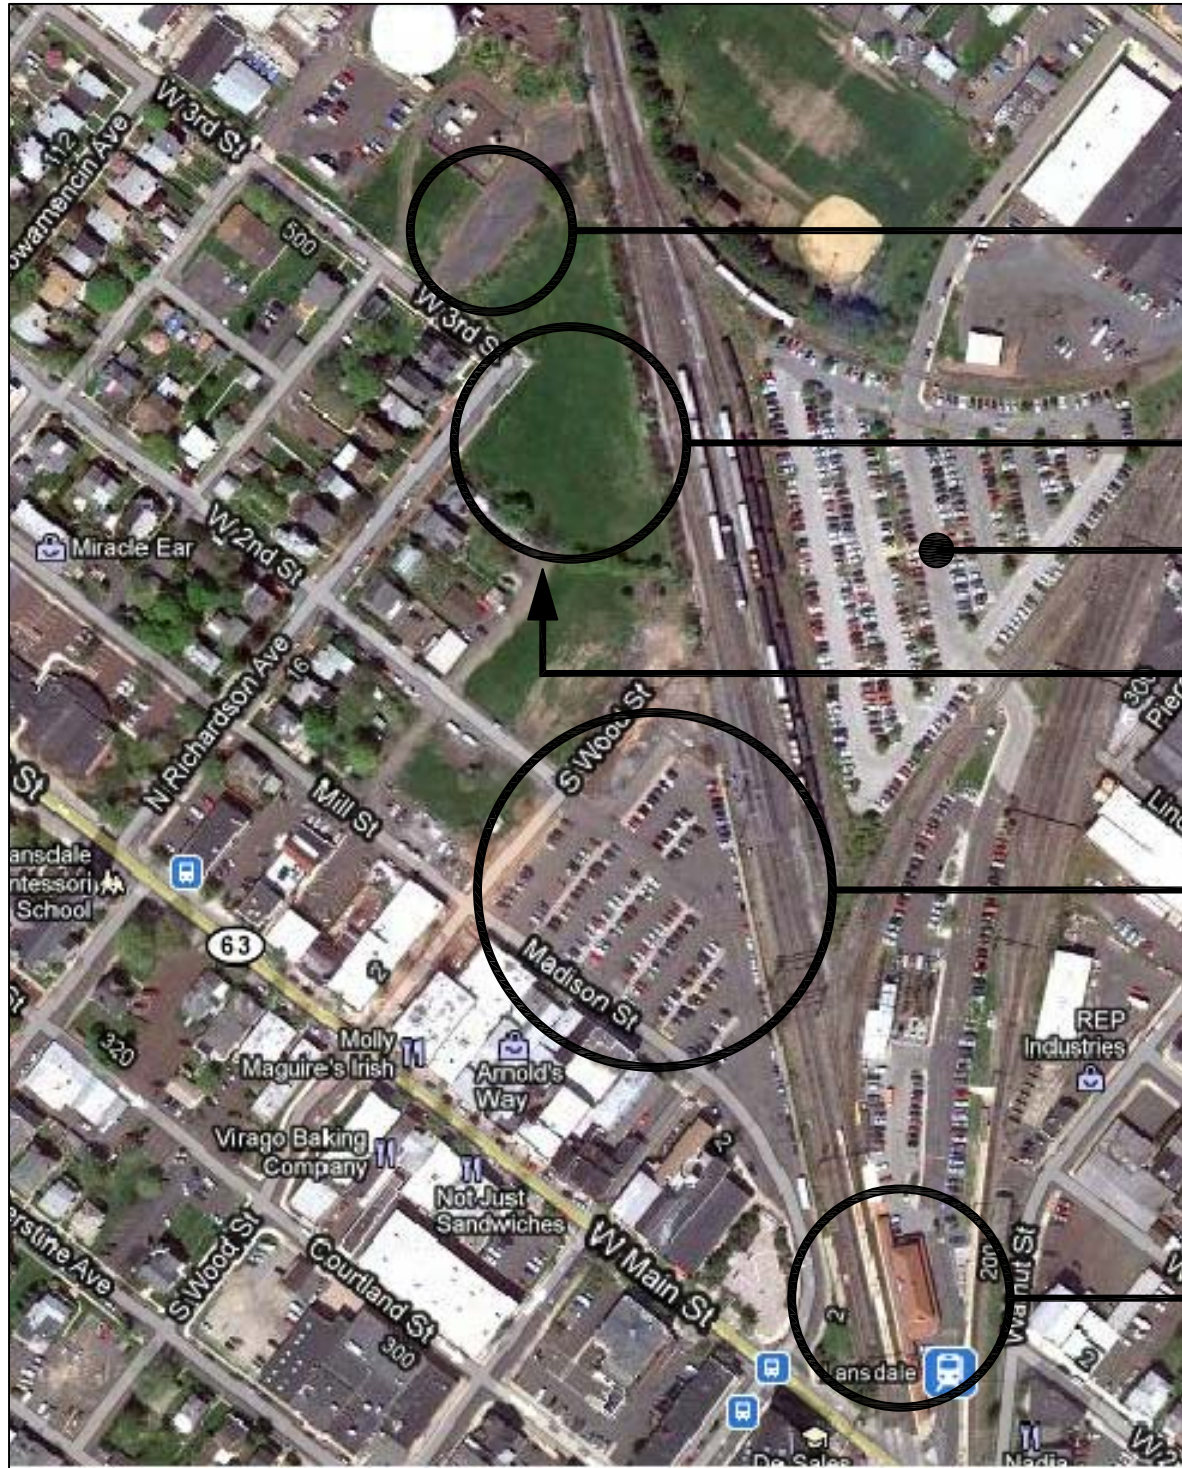

Lansdale Beer Tasting Festival Map

Vendor Parking

Festival Grounds

Septa Parking Lot
(overflow parking)

Entrance

Attendee Parking
(Madison Street
Parking Lot)

Lansdale Train Station